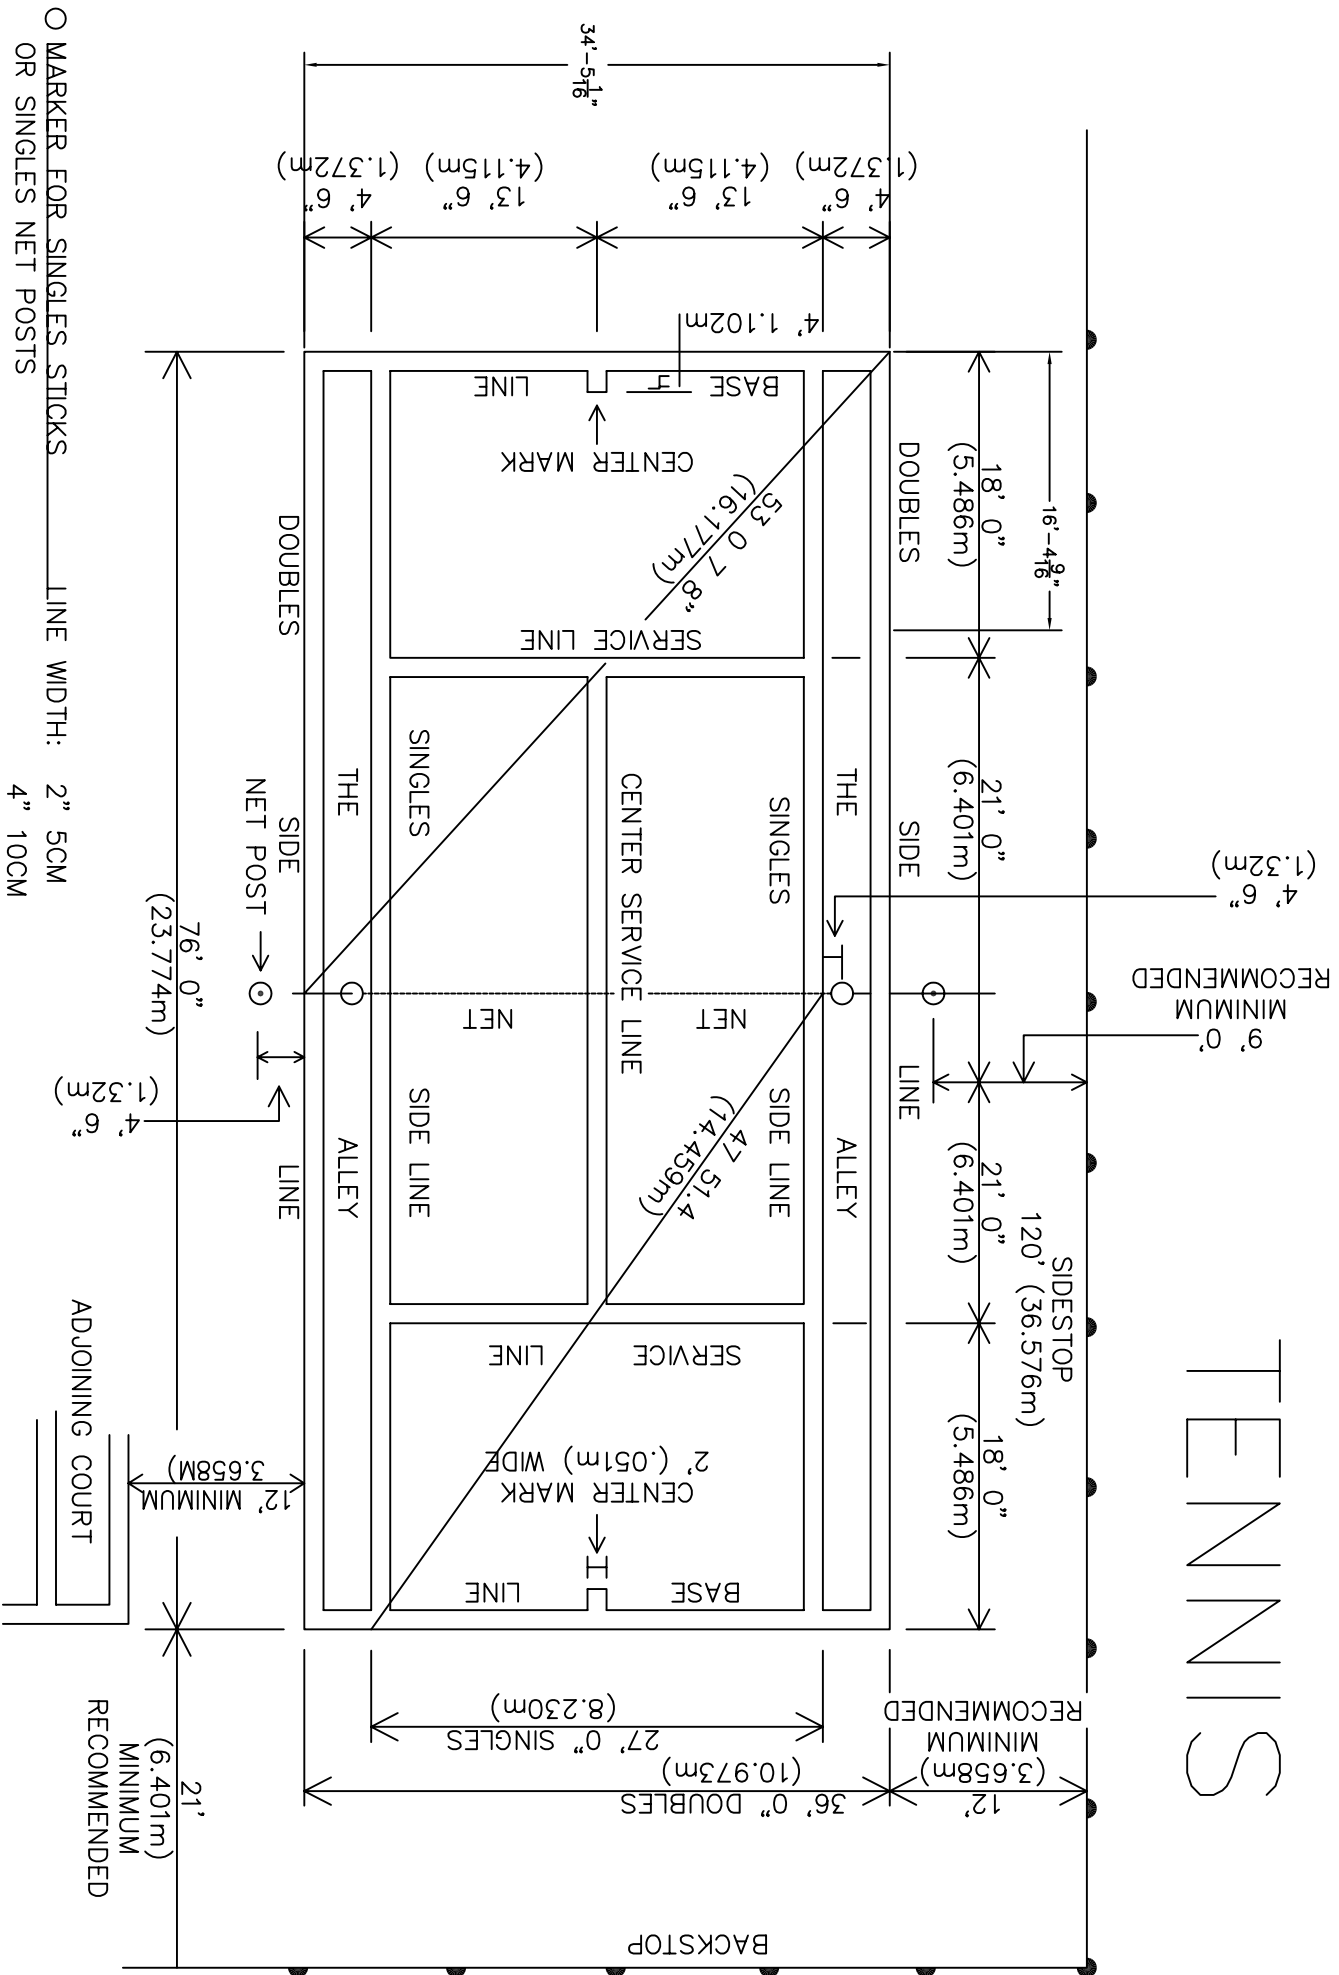

# TENNIS

○ MARKER FOR SINGLES STICKS \_\_\_\_\_ LINE WIDTH: 2" 5CM  
 OR SINGLES NET POSTS \_\_\_\_\_ 4" 10CM

NOTE: BASE LINES CAN BE 4" WIDE

Lines should not vary more than 1/4" (.64cm) from exact measurement.  
 (Reprinted with permission of the USTC&TBA.)